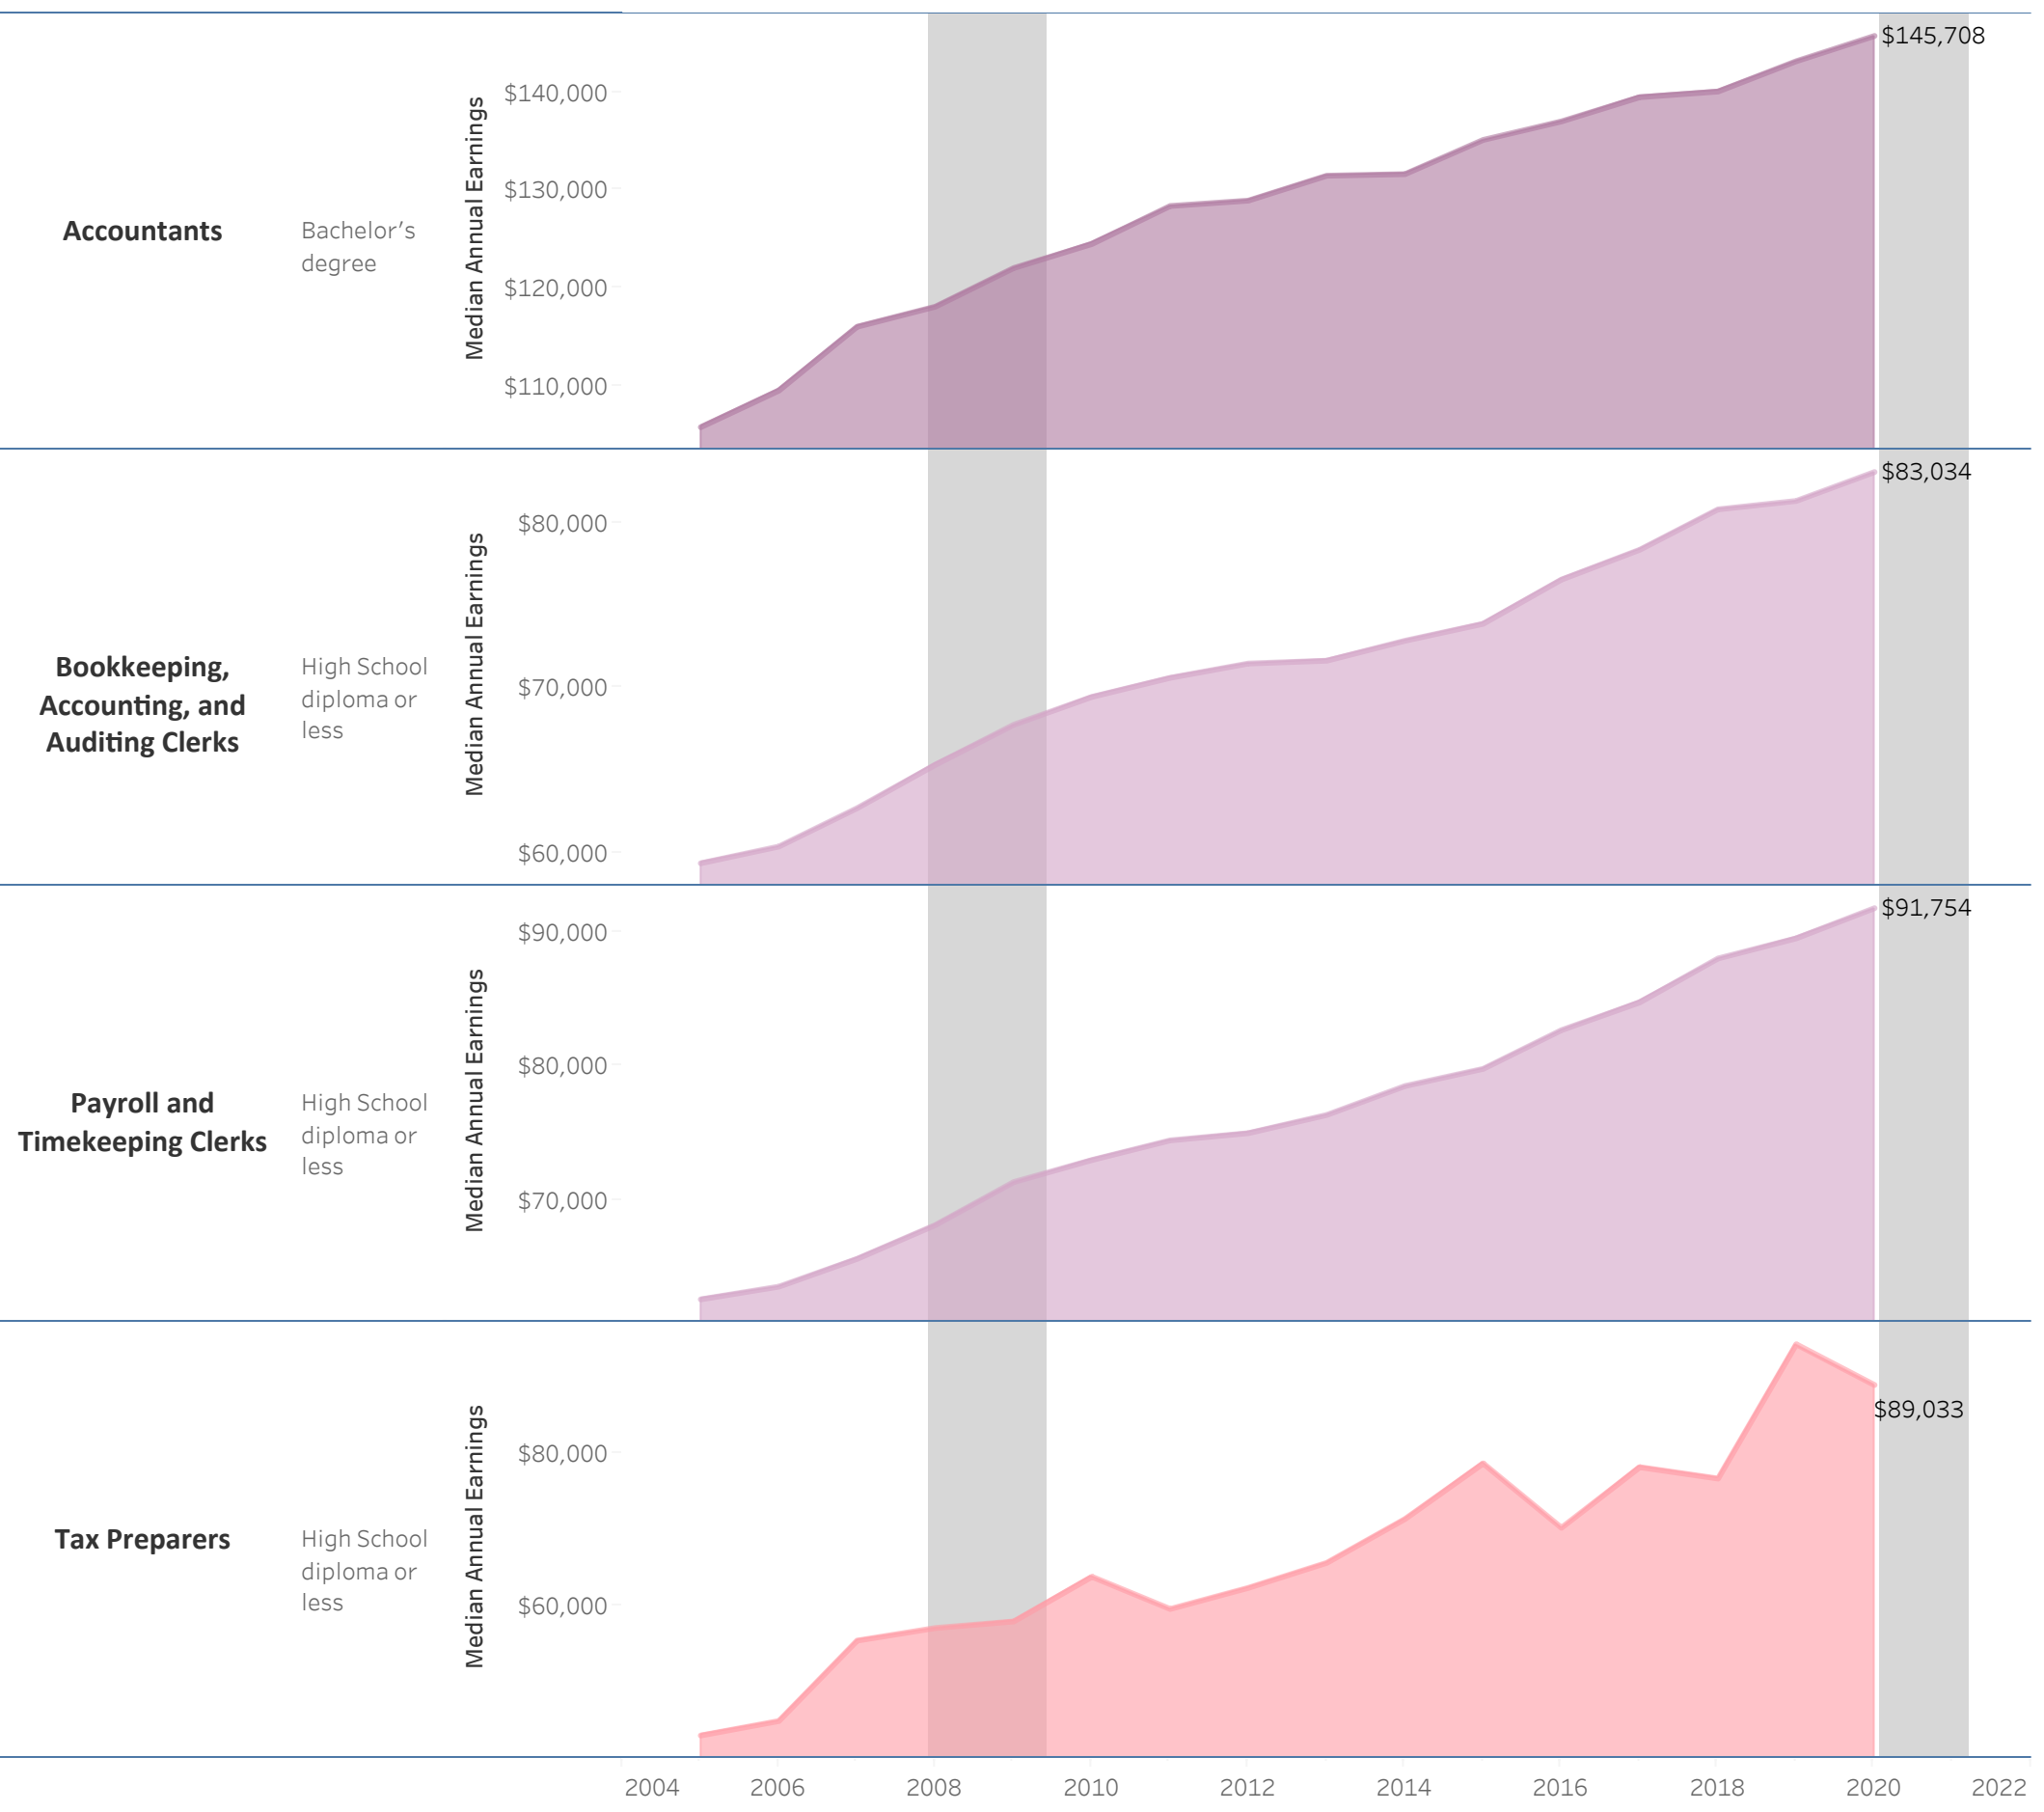

Bucks County Community College: Business & Innovation Associate of Arts: Accounting & Analytics (AA.2019)

Vertical shaded areas indicate recessions, the 2020 recession is ongoing. All 2020 data is forecasted.

Region includes 5 NJ and 67 PA counties:

Burlington, Camden, Gloucester, Mercer, Middlesex, Adams, Allegheny, Armstrong, Beaver, Bedford, Berks, Blair, Bradford, Bucks, Butler, Cambria, Cameron, Carbon, Centre, Chester, Clarion, Clearfield, Clinton, Columbia, Crawford, Cumberland, Dauphin, Delaware, Elk, Erie, Fayette, Forest, Franklin, Fulton, Greene, Huntingdon, Indiana, Jefferson, Juniata, Lackawanna, Lancaster, Lawrence, Lebanon, Lehigh, Luzerne, Lycoming, McKean, Mercer, Mifflin, Monroe, Montgomery, Montour, Northampton, Northumberland, Perry, Philadelphia, Pike, Potter, Schuylkill, Snyder, Somerset, Sullivan, Susquehanna, Tioga, Union, Venango, Warren, Washington, Wayne, Westmoreland, Wyoming, York