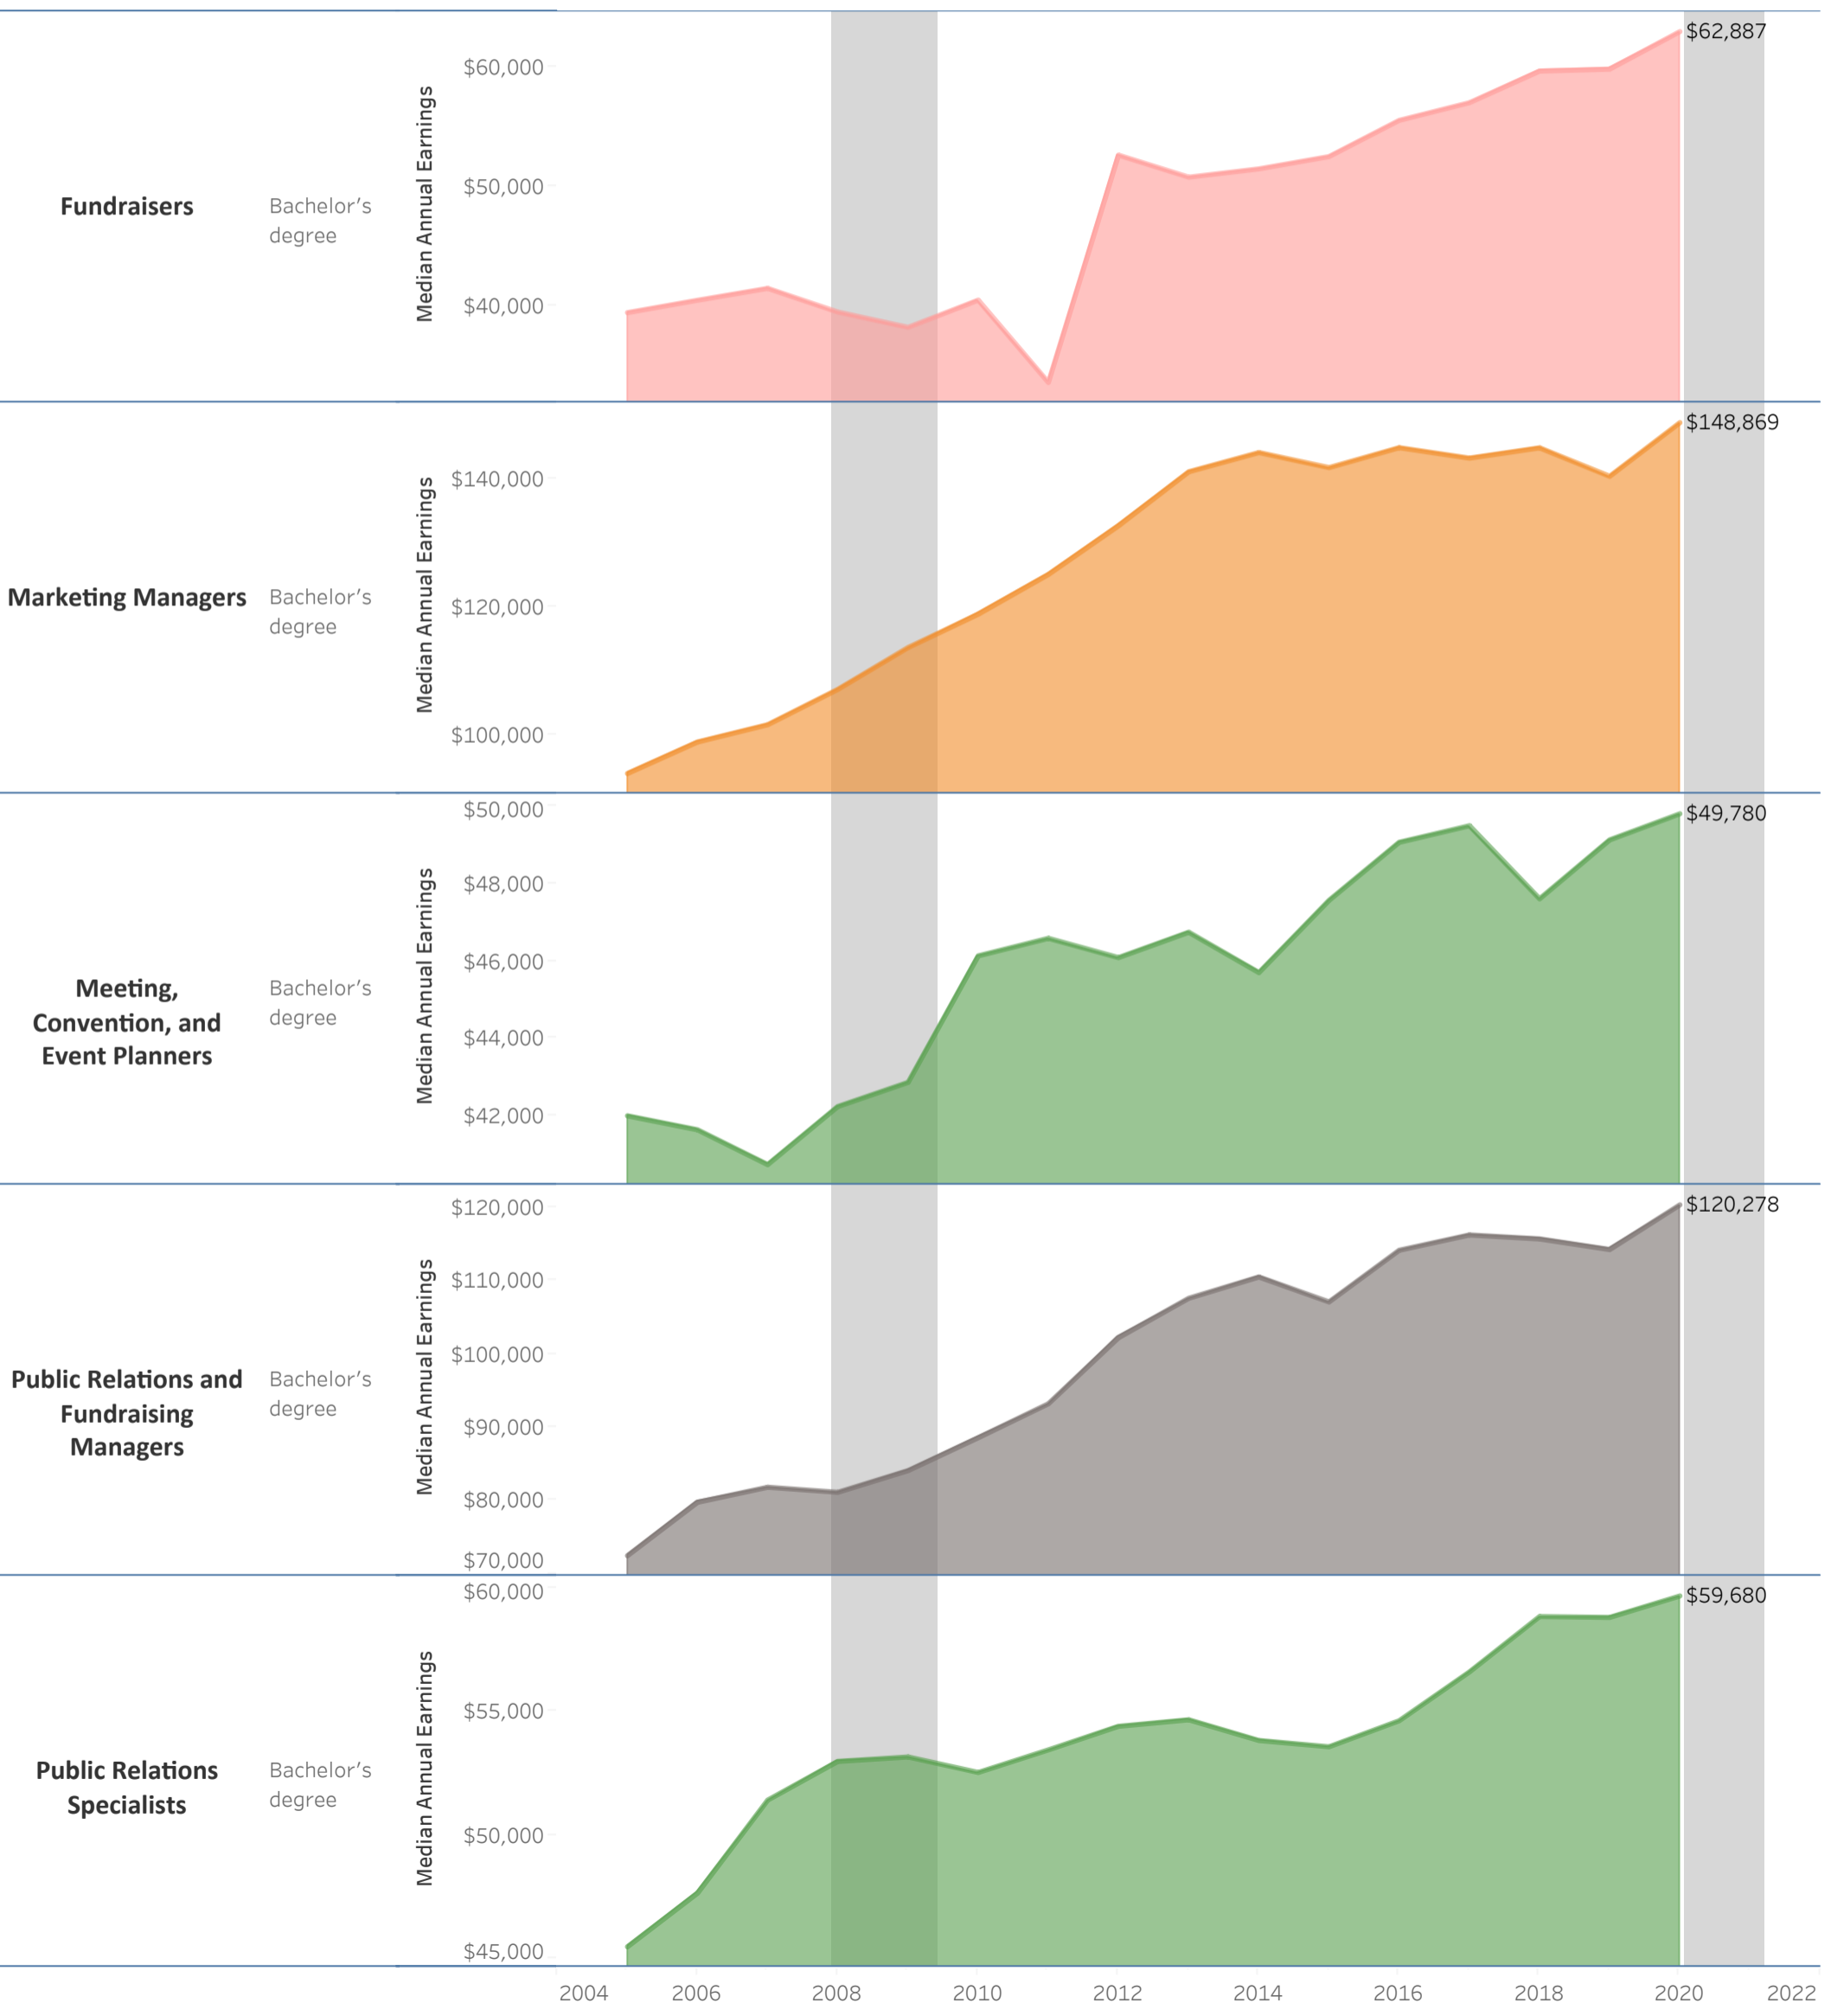

# Bucks County Community College: Business & Innovation

## Associate of Arts: Meeting, Convention and Event Planning (AA.2171)

Vertical shaded areas indicate recessions, the 2020 recession is ongoing. All 2020 data is forecasted.

Region includes 5 NJ and 67 PA counties:

Burlington, Camden, Gloucester, Mercer, Middlesex, Adams, Allegheny, Armstrong, Beaver, Bedford, Berks, Blair, Bradford, Bucks, Butler, Cambria, Cameron, Carbon, Centre, Chester, Clarion, Clearfield, Clinton, Columbia, Crawford, Cumberland, Dauphin, Delaware, Elk, Erie, Fayette, Forest, Franklin, Fulton, Greene, Huntingdon, Indiana, Jefferson, Juniata, Lackawanna, Lancaster, Lawrence, Lebanon, Lehigh, Luzerne, Lycoming, McKean, Mercer, Mifflin, Monroe, Montgomery, Montour, Northampton, Northumberland, Perry, Philadelphia, Pike, Potter, Schuylkill, Snyder, Somerset, Sullivan, Susquehanna, Tioga, Union, Venango, Warren, Washington, Wayne, Westmoreland, Wyoming, York