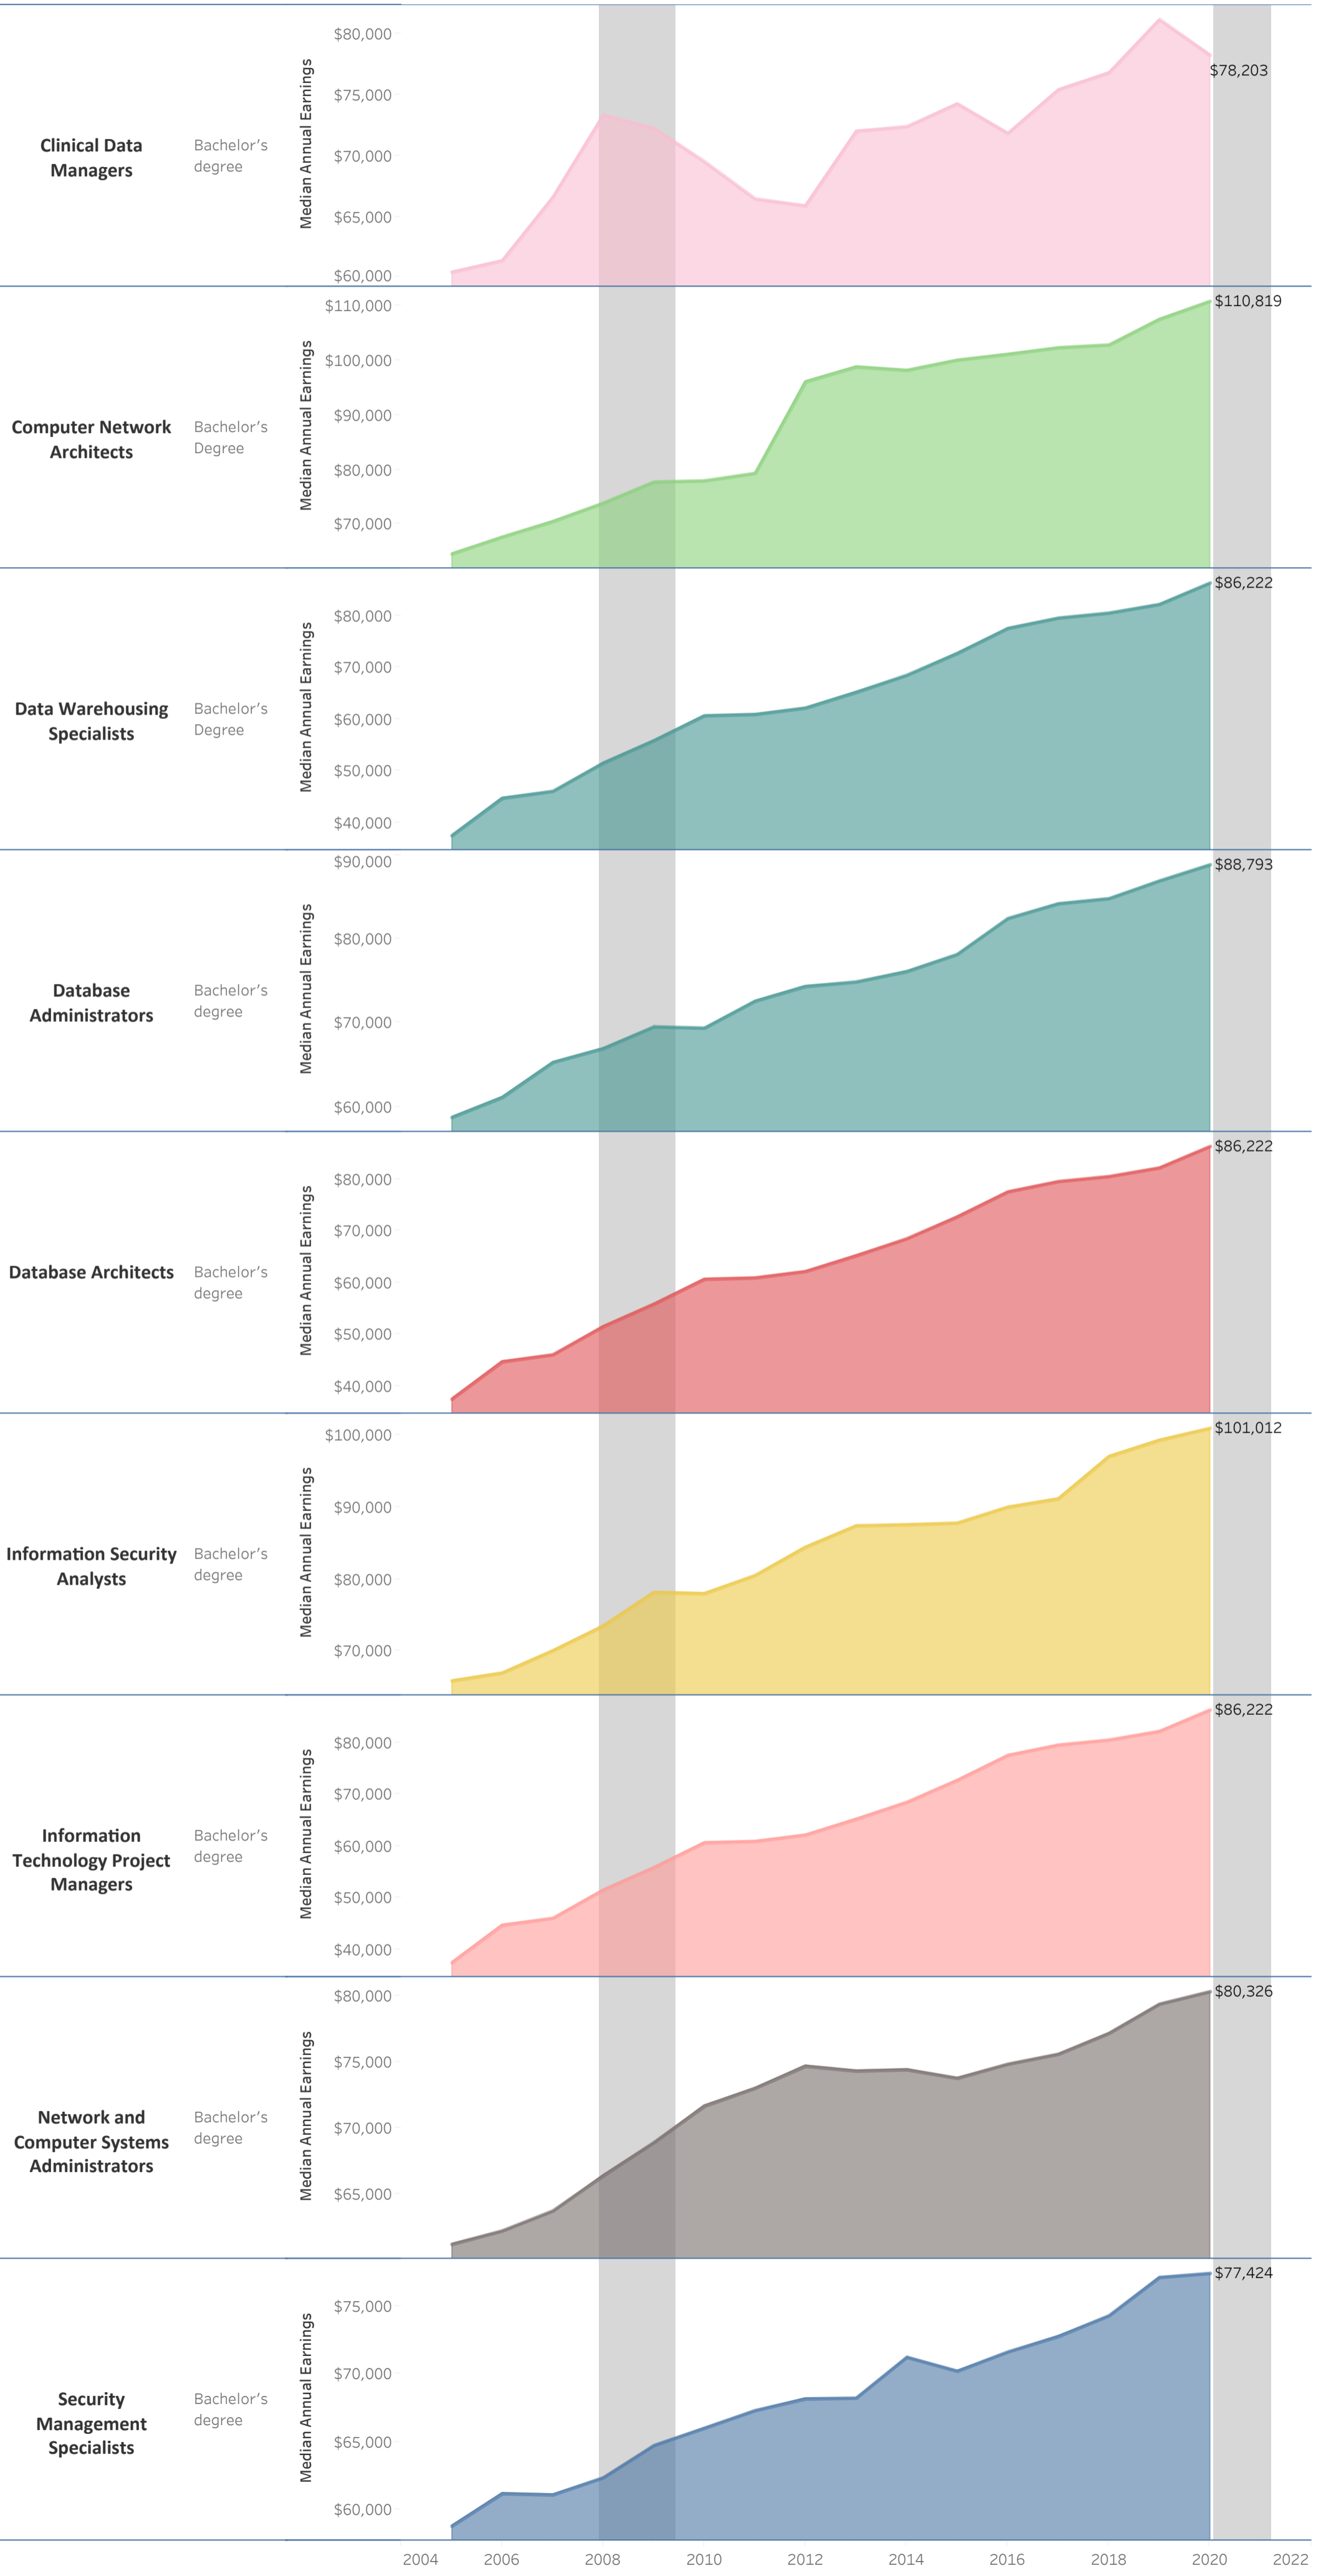

Bucks County Community College: STEM

Associate of Science: Cybersecurity (AS.1203)

Vertical shaded areas indicate recessions, the 2020 recession is ongoing. All 2020 data is forecasted.

Region includes 5 NJ and 67 PA counties:

Burlington, Camden, Gloucester, Mercer, Middlesex, Adams, Allegheny, Armstrong, Beaver, Bedford, Berks, Blair, Bradford, Bucks, Butler, Cambria, Cameron, Carbon, Centre, Chester, Clarion, Clearfield, Clinton, Columbia, Crawford, Cumberland, Dauphin, Delaware, Elk, Erie, Fayette, Forest, Franklin, Fulton, Greene, Huntingdon, Indiana, Jefferson, Juniata, Lackawanna, Lancaster, Lawrence, Lebanon, Lehigh, Luzerne, Lycoming, McKean, Mercer, Mifflin, Monroe, Montgomery, Montour, Northampton, Northumberland, Perry, Philadelphia, Pike, Potter, Schuylkill, Snyder, Somerset, Sullivan, Susquehanna, Tioga, Union, Venango, Warren, Washington, Wayne, Westmoreland, Wyoming, York